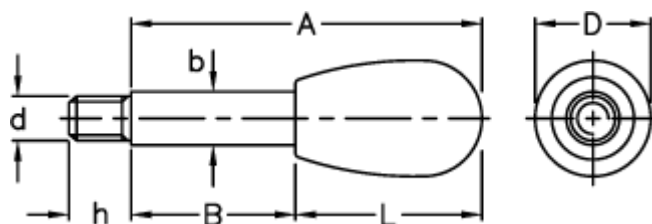

Data Sheet

Article number: 2304005023

Description: E+G Lever arm
BL.668/12x142

Measures

A = 142

b = 12

B = 100

D = 26

d 6g = M10

h = 14

L = 42